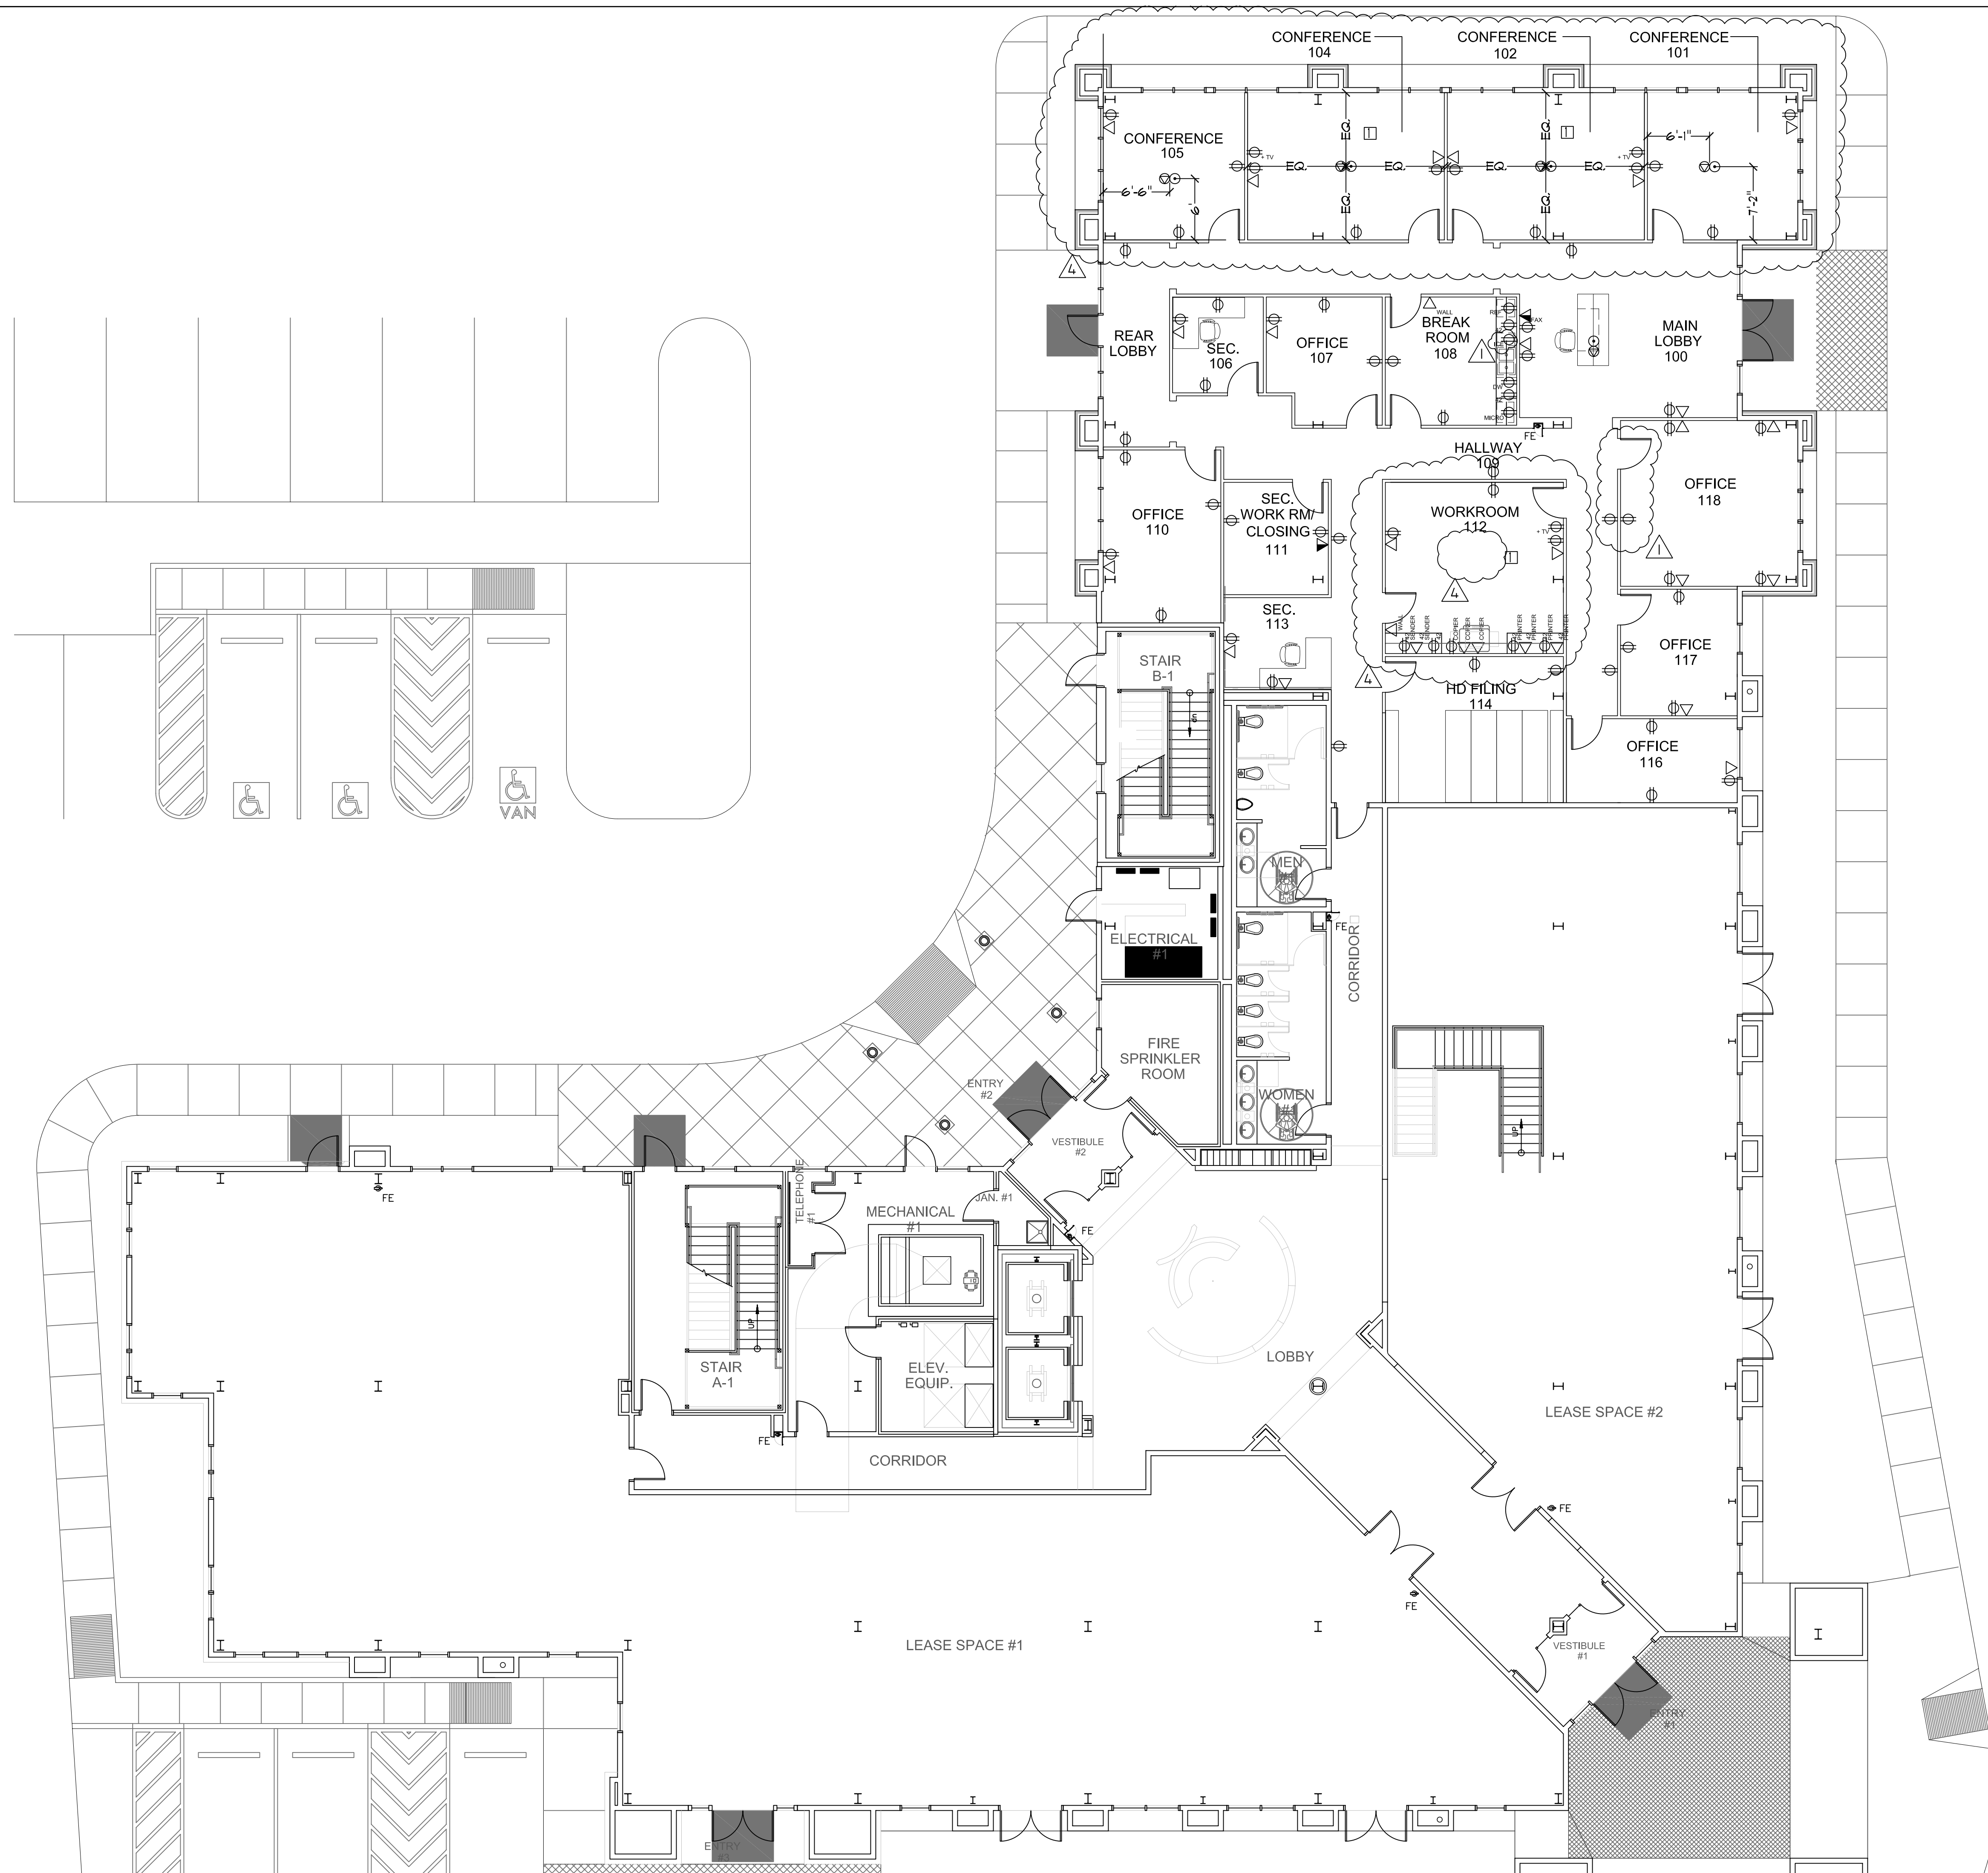

ALLEN AND GOOCH
 IBERIA BANK TOWER AT RIVER RANCH

Power Plan
 ID-11 1st Floor 1/8" = 1'-0"